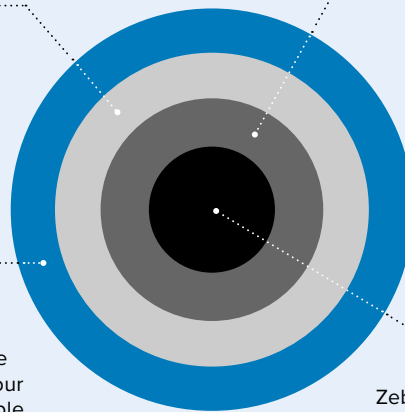

Purpose-built for the field

Zebra devices are made to handle the challenges of the retail industry – that's why our devices are 2.9x more reliable than consumer devices.